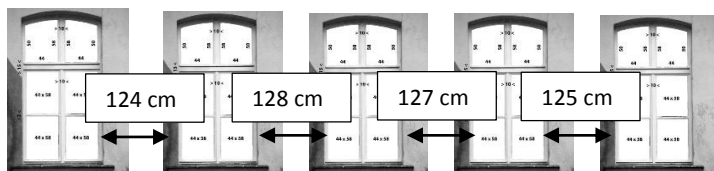

# Measurements of the windows and other useful information:

*Galerija nočna izložba Pešak*

*(Night Window Display Gallery Pešak)*

Upper window (rounded frame): **108 cm × 68 cm** (5 windows)

Lower window frame: **108 cm × 130 cm** (5 windows)

*The length of the (indoor) wall between the windows (the view of the windows from the outside)*

*Dimensions of the wooden (rounded) frame for backlight prints: **124 cm x 210 cm** (5 pieces)*

- the actual visible part: 115 cm x 200 cm

Wooden "walls"/panels: **208 cm x 280 cm** (5 pieces)

The distance between the glass of the windows and the wooden wall: 105 cm

The distance between the wooden wall and the concrete wall: 62 cm

**Lighting:** Fluorescent light bulbs (11 pieces): 6 fixed lights plus 5 movable (used for »light-box« type of exhibition)