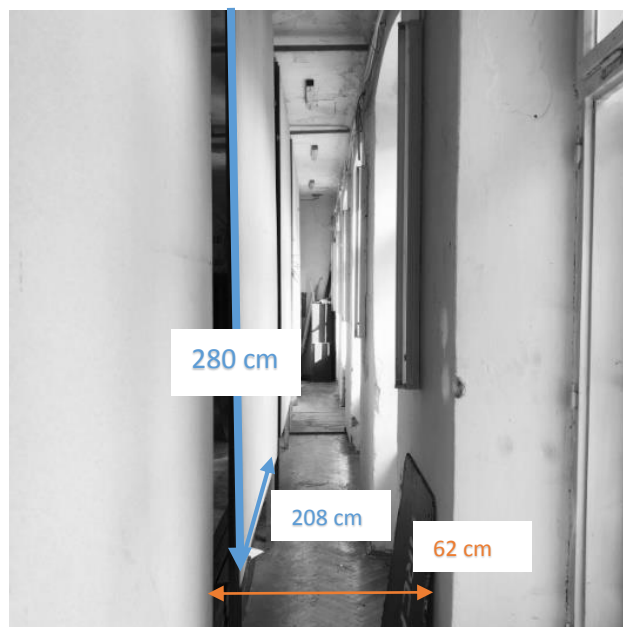

# Measurements of the windows and other useful information:

*Galerija nočna izložba Pešak*

*(Night Window Display Gallery Pešak)*

Upper window (rounded frame): **108 cm × 68 cm** (5 windows)

Lower window frame: **108 cm × 130 cm** (5 windows)

*The length of the (indoor) wall between the windows (the view of the windows from the outside)*

*Dimensions of the wooden (rounded) frame for backlight prints: **124 cm x 210 cm** (5 pieces)*

- the actual visible part: 115 cm x 200 cm

Wooden "walls"/panels: **208 cm x 280 cm** (5 pieces)

The distance between the glass of the windows and the wooden wall: 105 cm

The distance between the wooden wall and the concrete wall: 62 cm

**Lighting:** Fluorescent light bulbs (11 pieces): 6 fixed lights plus 5 movable (used for »light-box« type of exhibition)