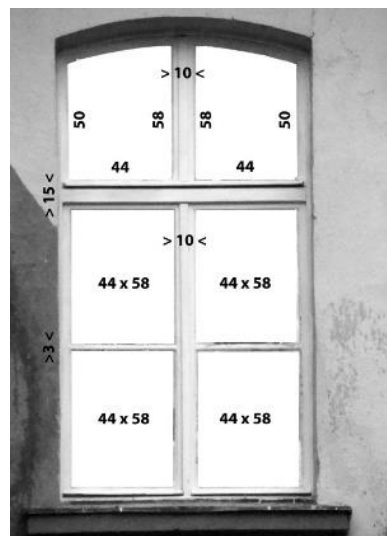

# Measurements of the windows and other useful information:

*Galerija nočna izložba Pešak*

*(Night Window Display Gallery Pešak)*

Upper window (rounded frame): **108 cm × 68 cm** (5 windows)

Lower window frame: **108 cm × 130 cm** (5 windows)

*The length of the (indoor) wall between the windows (the view of the windows from the outside)*

*Dimensions of the wooden (rounded) frame for backlight prints: **124 cm x 210 cm** (5 pieces)*

- the actual visible part: 115 cm x 200 cm

Wooden "walls"/panels: **208 cm x 280 cm** (5 pieces)

The distance between the glass of the windows and the wooden wall: 105 cm

The distance between the wooden wall and the concrete wall: 62 cm

**Lighting:** Fluorescent light bulbs (11 pieces): 6 fixed lights plus 5 movable (used for »light-box« type of exhibition)